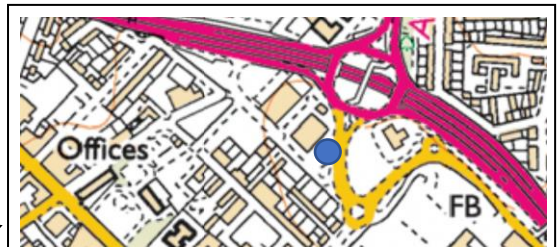

Shireland CBSO Academy – Centroid Points

As per the oversubscription criteria for admissions arrangements, Shireland CBSO Academy will have a single nodal point in each of the towns within the Sandwell Borough.

Tipton

Nearest location: Where Saint Mark's Road meets Upper Church Lane (B4163)

Wednesbury

Nearest location: Where Holyhead Road meets the Patent Shaft Roundabout

West Bromwich

Nearest location: Where Providence Place meets the Cronehills Linkway

Smethwick

Nearest location: Where Wilson Road meets Sycamore Road

Rowley Regis

Nearest location: Where Regis Road meets Birmingham Road (B4171)

Oldbury

Nearest location: Where Hadzor Road meets Castle Road East