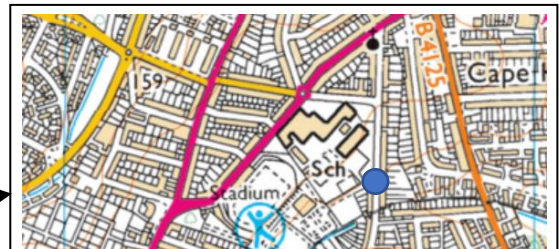

Shireland CBSO Academy – Centroid Points

As per the oversubscription criteria for admissions arrangements, Shireland CBSO Academy will have a single nodal point in each of the towns within the Sandwell Borough.

Tipton

Nearest location: Where Saint Mark's Road meets Upper Church Lane (B4163)

Wednesbury

Nearest location: Where Holyhead Road meets the Patent Shaft Roundabout

West Bromwich

Nearest location: Where Providence Place meets the Cronehills Linkway

Smethwick

Nearest location: Where Wilson Road meets Sycamore Road

Rowley Regis

Nearest location: Where Regis Road meets Birmingham Road (B4171)

Oldbury

Nearest location: Where Hadzor Road meets Castle Road East