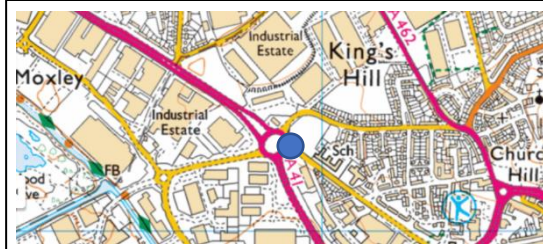

Shireland CBSO Academy – Centroid Points

As per the oversubscription criteria for admissions arrangements, Shireland CBSO Academy will have a single nodal point in each of the towns within the Sandwell Borough.

Tipton

Nearest location: Where Saint Mark's Road meets Upper Church Lane (B4163)

Wednesbury

Nearest location: Where Holyhead Road meets the Patent Shaft Roundabout

West Bromwich

Nearest location: Where Providence Place meets the Cronehills Linkway

Smethwick

Nearest location: Where Wilson Road meets Sycamore Road

Rowley Regis

Nearest location: Where Regis Road meets Birmingham Road (B4171)

Oldbury

Nearest location: Where Hadzor Road meets Castle Road East