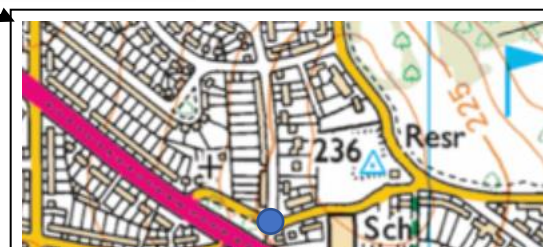

Shireland CBSO Academy – Centroid Points

As per the oversubscription criteria for admissions arrangements, Shireland CBSO Academy will have a single nodal point in each of the towns within the Sandwell Borough.

Tipton

Nearest location: Where Saint Mark's Road meets Upper Church Lane (B4163)

Wednesbury

Nearest location: Where Holyhead Road meets the Patent Shaft Roundabout

West Bromwich

Nearest location: Where Providence Place meets the Cronehills Linkway

Smethwick

Nearest location: Where Wilson Road meets Sycamore Road

Rowley Regis

Nearest location: Where Regis Road meets Birmingham Road (B4171)

Oldbury

Nearest location: Where Hadzor Road meets Castle Road East