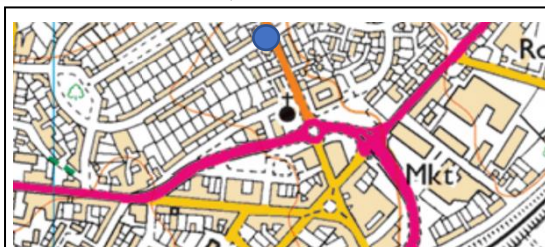

Shireland CBSO Academy – Centroid Points

As per the oversubscription criteria for admissions arrangements, Shireland CBSO Academy will have a single nodal point in each of the towns within the Sandwell Borough.

Tipton

Nearest location: Where Saint Mark's Road meets Upper Church Lane (B4163)

Wednesbury

Nearest location: Where Holyhead Road meets the Patent Shaft Roundabout

West Bromwich

Nearest location: Where Providence Place meets the Cronehills Linkway

Smethwick

Nearest location: Where Wilson Road meets Sycamore Road

Rowley Regis

Nearest location: Where Regis Road meets Birmingham Road (B4171)

Oldbury

Nearest location: Where Hadzor Road meets Castle Road East